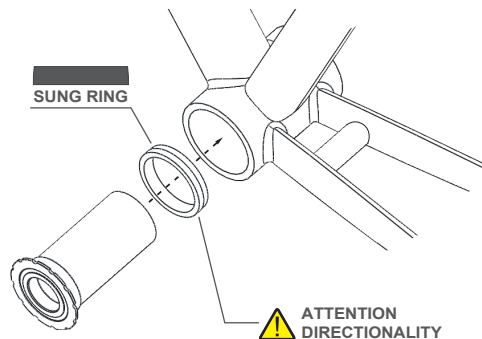

BB RIGHT

TRiPEAK Part NO.

EMA-BR3024-SHCBBR

EMA-BR3024-SHSBBR

Bearing Options :

- SB (Steel Bearing) / CB (Ceramic Bearing)
- Bearing Size : 25 x 37 x 7mm - (6805)

Step 1

PRESS IN (Non-DRIVE SIDE)

Step 2

TWIST-LOCK (DRIVE SIDE)