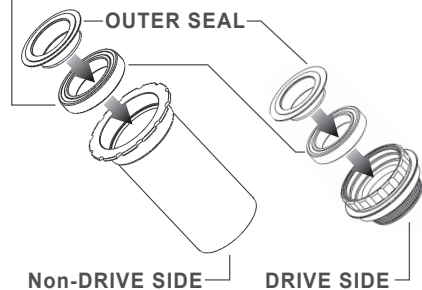

BB RIGHT

TRiPEAK Part NO.

EMA-BR3024-SHCBBR

EMA-BR3024-SHSBBR

Bearing Options :

- SB (Steel Bearing) / CB (Ceramic Bearing)
- Bearing Size : 25 x 37 x 7mm - (6805)

Step 1

PRESS IN (Non-DRIVE SIDE)

Step 2

TWIST-LOCK (DRIVE SIDE)